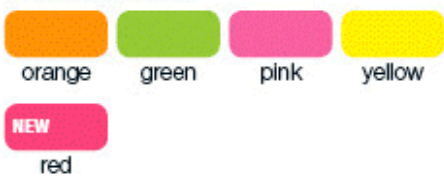

Colours

Fluorescents

Metallics

Suitable for multi colour transfer layering
(excluding metallics)

Please Note:

Colours shown on the website should be used for guidance only. They are not an exact colour match. Contact Xpres customer services for further info.